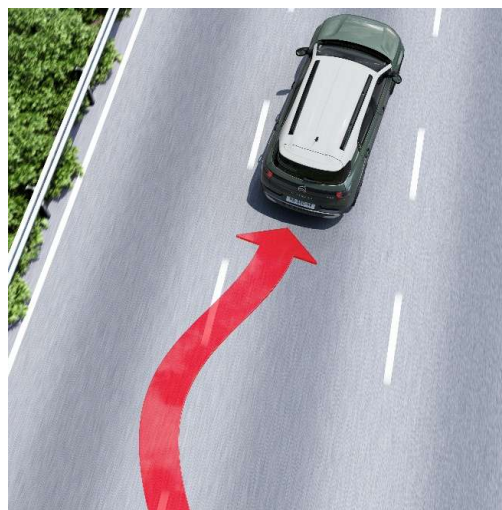

Active Lane Departure Warning System