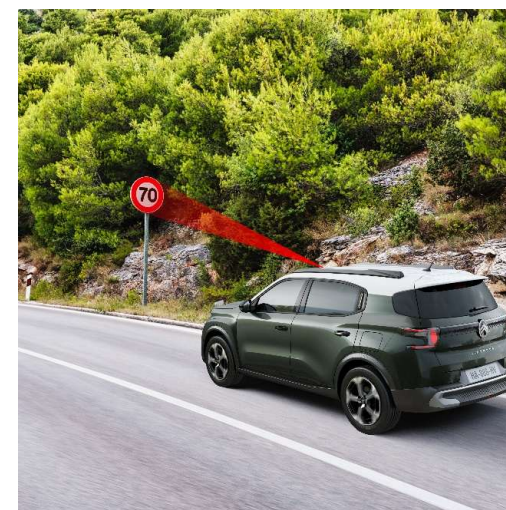

Speed Limit recognition and recommendation